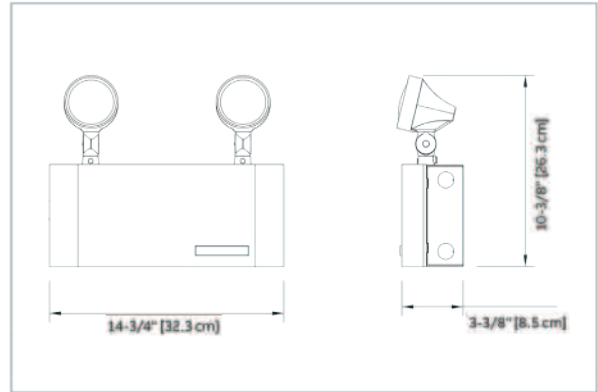

Dimensions

Dimensions are approximate and subject to change

Steel, compact, 6V

- Compact steel cabinet with corrosion-resistant undercoating
- Quick and easy installation – pre-assembled cordset, no batteries or board to remove before installation
- Universal Spider knockout pattern for junction box mounting
- Fully automatic solid-state charger with test switch and AC-on pilot light
- Sealed dust-proof transfer relay circuit and low-voltage disconnect
- Long-life, maintenance-free sealed lead battery
- Warranty details at: www.emergi-lite.ca/

Series	Capacity	Colour	Voltage	Options	# of Heads	Heads Style / Wattage
STEEL, COMPACT, 6V						
06JMLC = 6V	27= 27W 44= 44W 72= 72W	BK= black Blank= factory white	Blank= 120VAC c/w linecord -2= 277VAC input -3= 120/347VAC input	Blank= no options CT= cab-tire U= auto-diagnostics* UN= auto-diagnostics, non-audible* LW= twist-lock plug**	/0= no heads /1= one head /2= two heads	LA= MR16 LED, 6V-4W LB= MR16 LED, 6V-5W LG= MR16 LED, 12V-4W LI= MR16 LED, 12V-5W LJ= MR16 LED, 12V-6W