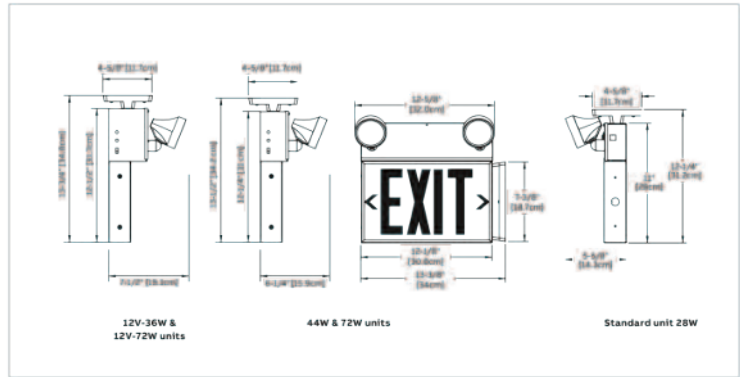

Dimensions

Dimensions are approximate and subject to change

Metal Combination Unit

- Dual input voltages 120/347VAC
- Comes pre-assembled for quick, easy installation
- Universal mounting – end, wall or ceiling
- Easy access to wiring entry for all mounting options
- Canopy mounting system designed specifically for ease of installation
- Universal, field-selectable chevrons (knockout)
- Energy efficient – complete unit consumes less than 5 watts
- Meets or exceeds CSA 22.2 No. 141 requirements
- Long life, energy-efficient LED light source, mounted inside the exit housing, not on the faceplate
- Warranty details at: www.emergi-lite.ca/

Series	Colour	Voltage	Powerpack	Charger type	Options	# of heads	Head style / Wattage
METAL COMBINATION UNIT							
EX10 = 6V Unit	B= black G = grey* W= factory white *Black heads	Blank = 120/347VAC -2 = 120/277VAC	-P= 6V-28W -P4= 6V-44W -P7= 6V-72W	Blank= standard	Blank= no options D= time delay (15 minutes) G= green legem TP= tamper-proof screws**	/0= no heads /1= one head /2= two heads	LA= MR16 LED, 6V-4W LB= MR16 LED, 6V-5W

** 990.0119-E= tamper-proof bit (sold separately)