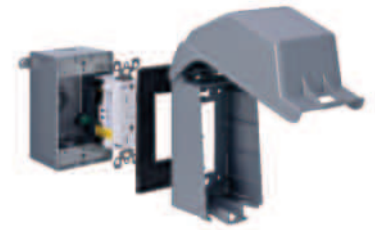

CKPS-C-CN-KIT

CKPS-BR-CN-KIT

CKPS-W-CN-KIT

CKPM-BR-CN-KIT

CKPM-W-CN-KIT

S355E-CN

Cat. No.	Description	Colour
WHILE-IN-USE METALLIC KITS		
CKPS-C-CN-KIT	One gang metallic kit, box with shallow nonmetallic while-in-use 2-1/4 in. deep cover	Clear
CKPS-BR-CN-KIT		Bronze
CKPS-W-CN-KIT		White
CKPM-BR-CN-KIT	One gang metallic kit, box with medium nonmetallic while-in-use 2-7/8 in. deep cover	Bronze
CKPM-W-CN-KIT		White
S355E-CN	One gang GFCI outlet box kit, vertical, 3 x 1/2 in. hubs (Metallic box with metallic cover)	Grey

All components are individually CSA certified

Universal GFCI receptacle. Weather and tamper resistant, horizontal or vertical.